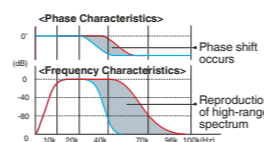

◆ Conceptual diagram of frequency/phase characteristics