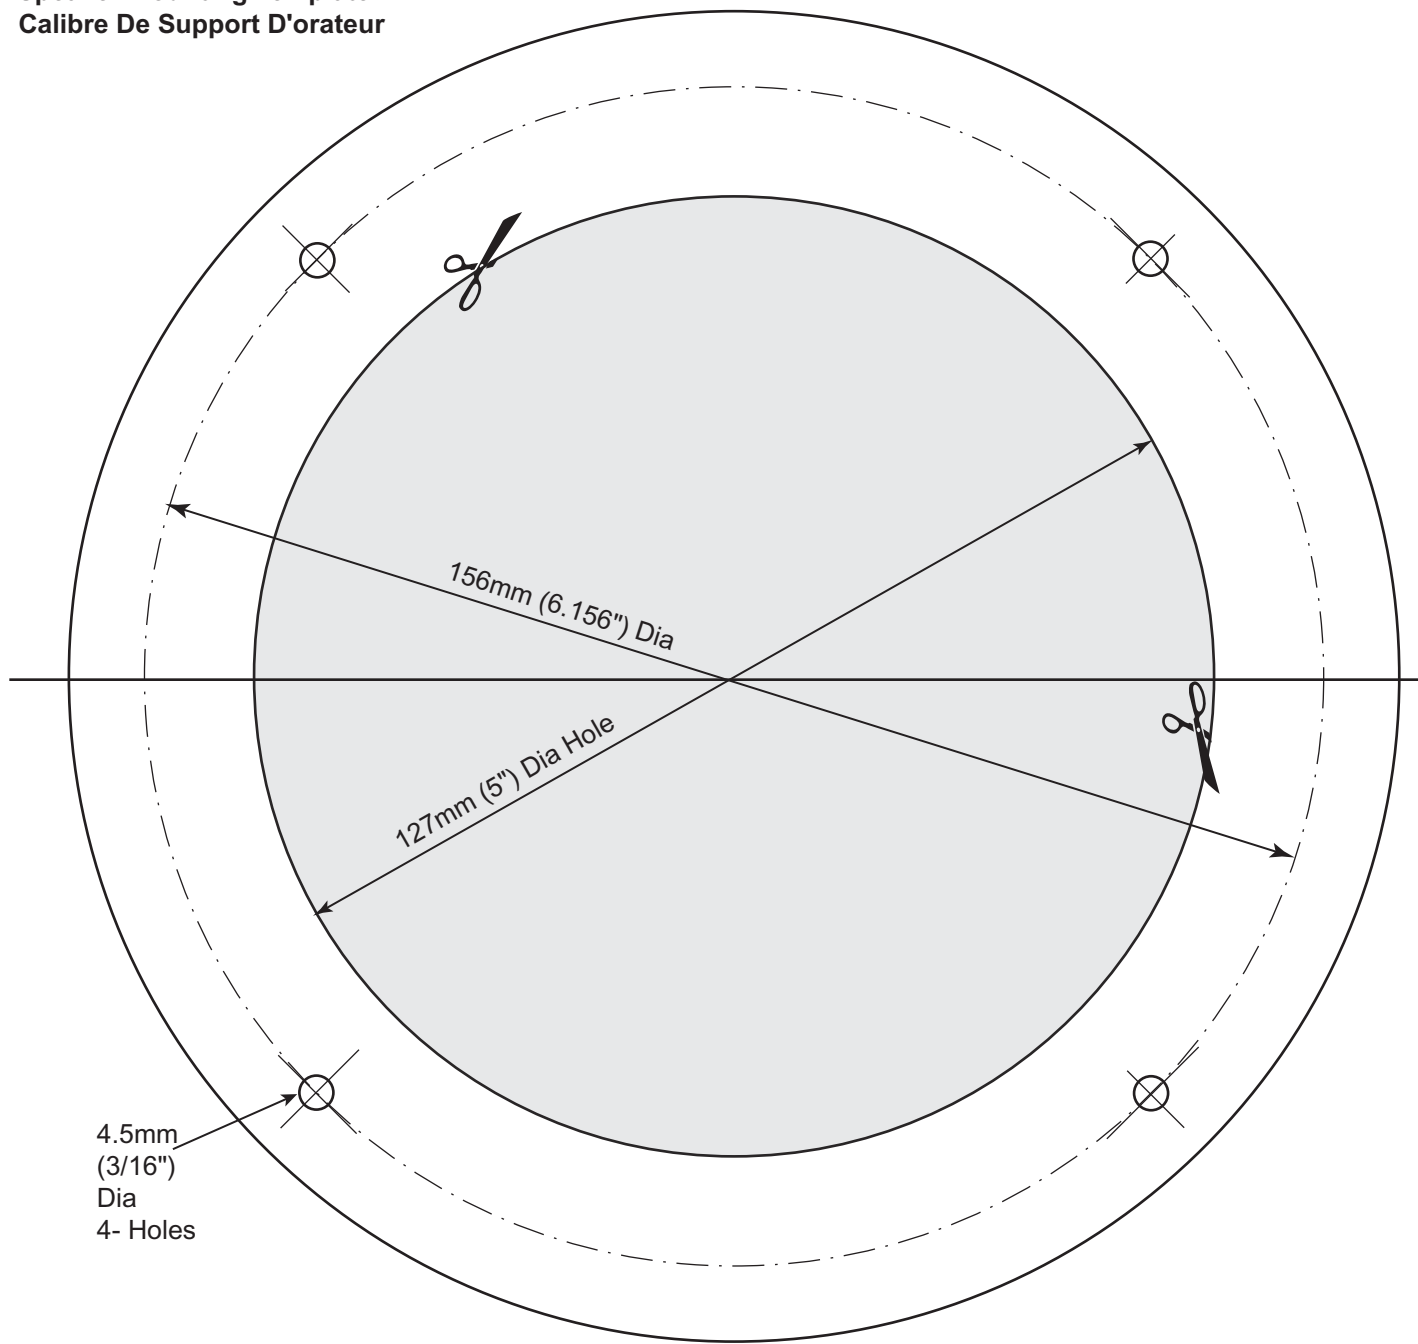

**MOUNTING METHOD
METHODE DE MONTAGE**

"ATTENTION"
Speaker edge is very sharp.
Le bord de l'enciente est tres tranchant.

**WIRING DIAGRAM
DIAGRAMME DE CABLAGE**

Speaker Mounting Template
Calibre De Support D'orateur

4.5mm
(3/16")
Dia
4- Holes