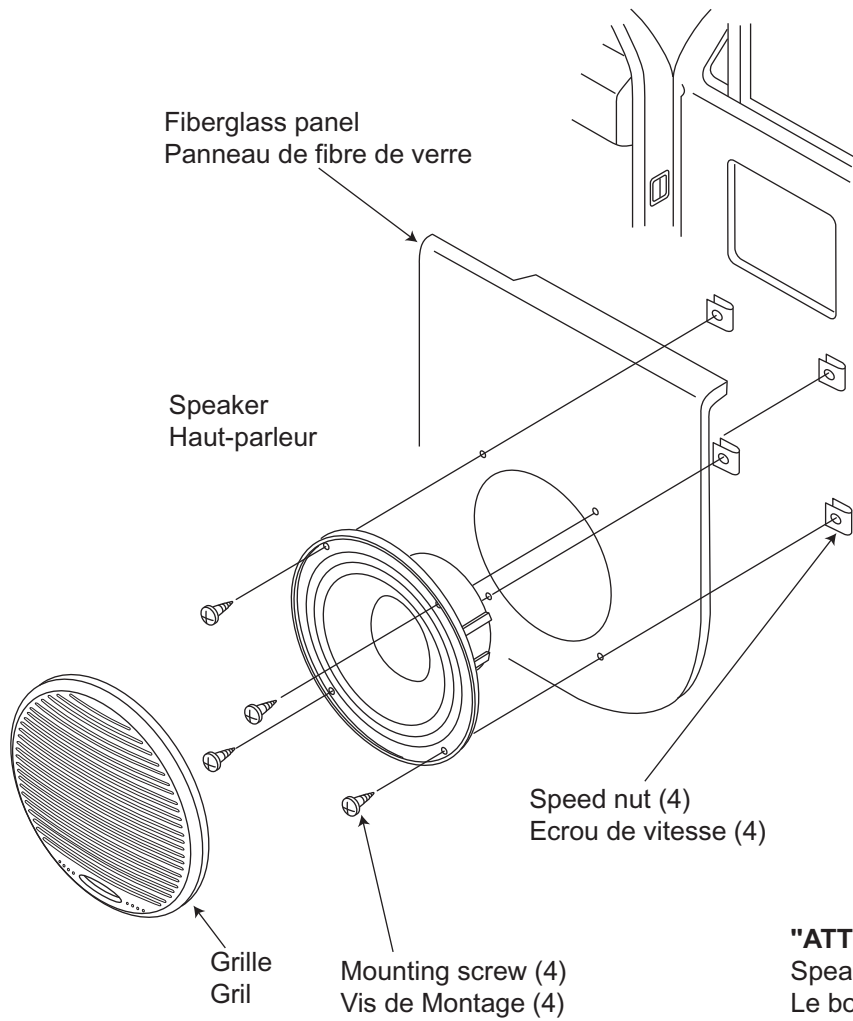

**MOUNTING METHOD
METHODE DE MONTAGE**

"ATTENTION"
Speaker edge is very sharp.
Le bord de l'enciente est tres tranchant.

**WIRING DIAGRAM
DIAGRAMME DE CABLAGE**

Speaker Mounting Template
Calibre De Support D'orateur

4.5mm
(3/16")
Dia
4- Holes