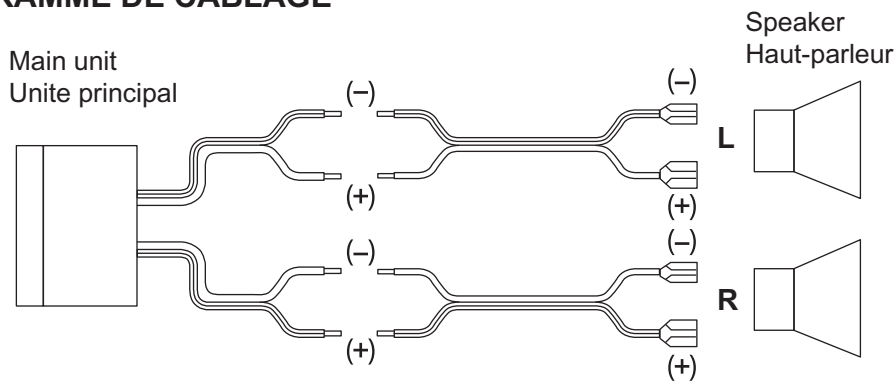

**MOUNTING METHOD
METHODE DE MONTAGE**

"ATTENTION"
Speaker edge is very sharp.
Le bord de l'enciente est tres tranchant.

**WIRING DIAGRAM
DIAGRAMME DE CABLAGE**

Speaker Mounting Template
Calibre De Support D'orateur

4.5mm
(3/16")
Dia
4- Holes